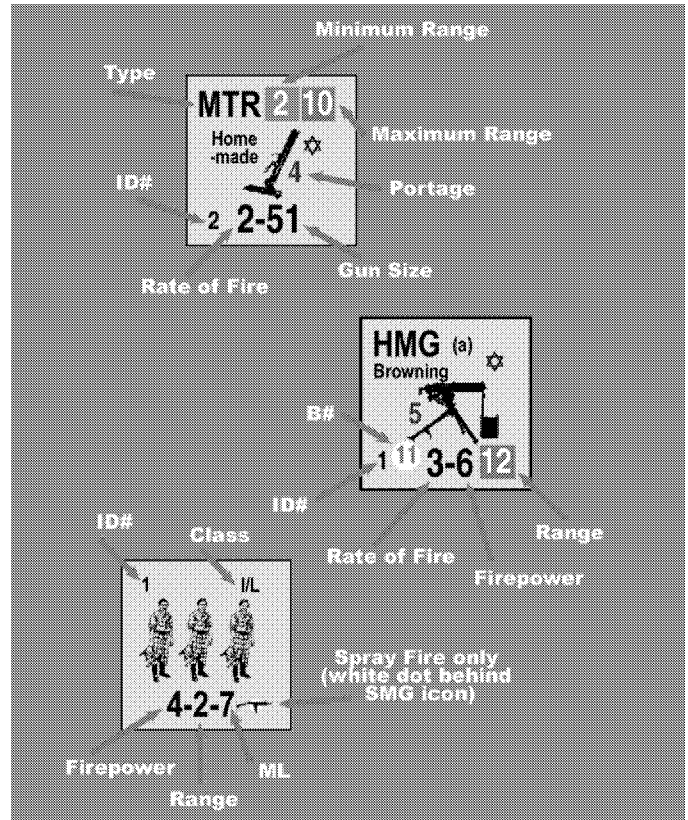

VARIANT VEHICLE COUNTER KEY

VARIANT INFANTRY COUNTER KEY

VARIANT GUN COUNTER KEY

TURRET TYPE KEY

COUNTER NOTE: We were not satisfied with the job the printer did on counter sheets #2 (white counters) and #3 (too thick). In order to avoid delay in getting you your game, replacements for these sheets are being printed now and will be sent to you at no charge.