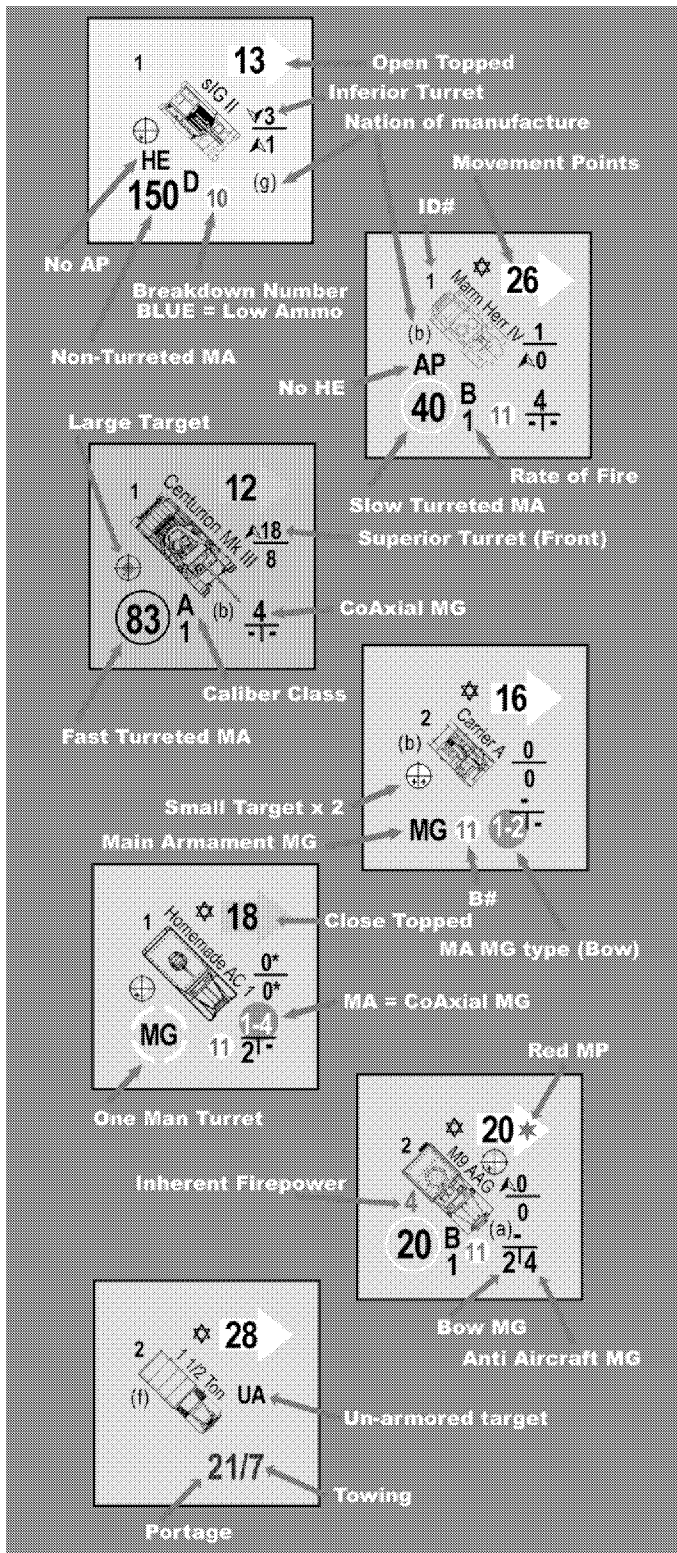

VARIANT VEHICLE COUNTER KEY

VARIANT INFANTRY COUNTER KEY

VARIANT GUN COUNTER KEY

TURRET TYPE KEY

COUNTER NOTE: We were not satisfied with the job the printer did on counter sheets #2 (white counters) and #3 (too thick). In order to avoid delay in getting you your game, replacements for these sheets are being printed now and will be sent to you at no charge.