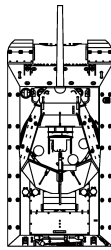

M10

TUR: +1 | +1
MF: 12 | 7

CMG: na
BMG: na
AAMG: 5

AP | HE | APDS | S
HE: 3 | 14
ROF: 2

| Armor Factors | | | |
|---------------|-----|----|----|
| | TUR | UH | LH |
| Front | 9 | 8 | 5 |
| Side | 3 | 3 | 3 |
| Rear | 3 | 3 | 3 |

OT | T
76B
ML: 7
Size: 0
Tracked

| Gun Type | Ammo | 0-2 | 5 | 10 | 15 | 20 | 25 | 30 | 40 | 50 | 60 |
|----------|------|-----|----|----|----|----|----|----|----|----|----|
| 76B | AP | 13 | 12 | 12 | 11 | 11 | 10 | 10 | 9 | 8 | 7 |
| 76B | APDS | 23 | 22 | 21 | 19 | 16 | 15 | 14 | 12 | 10 | 9 |